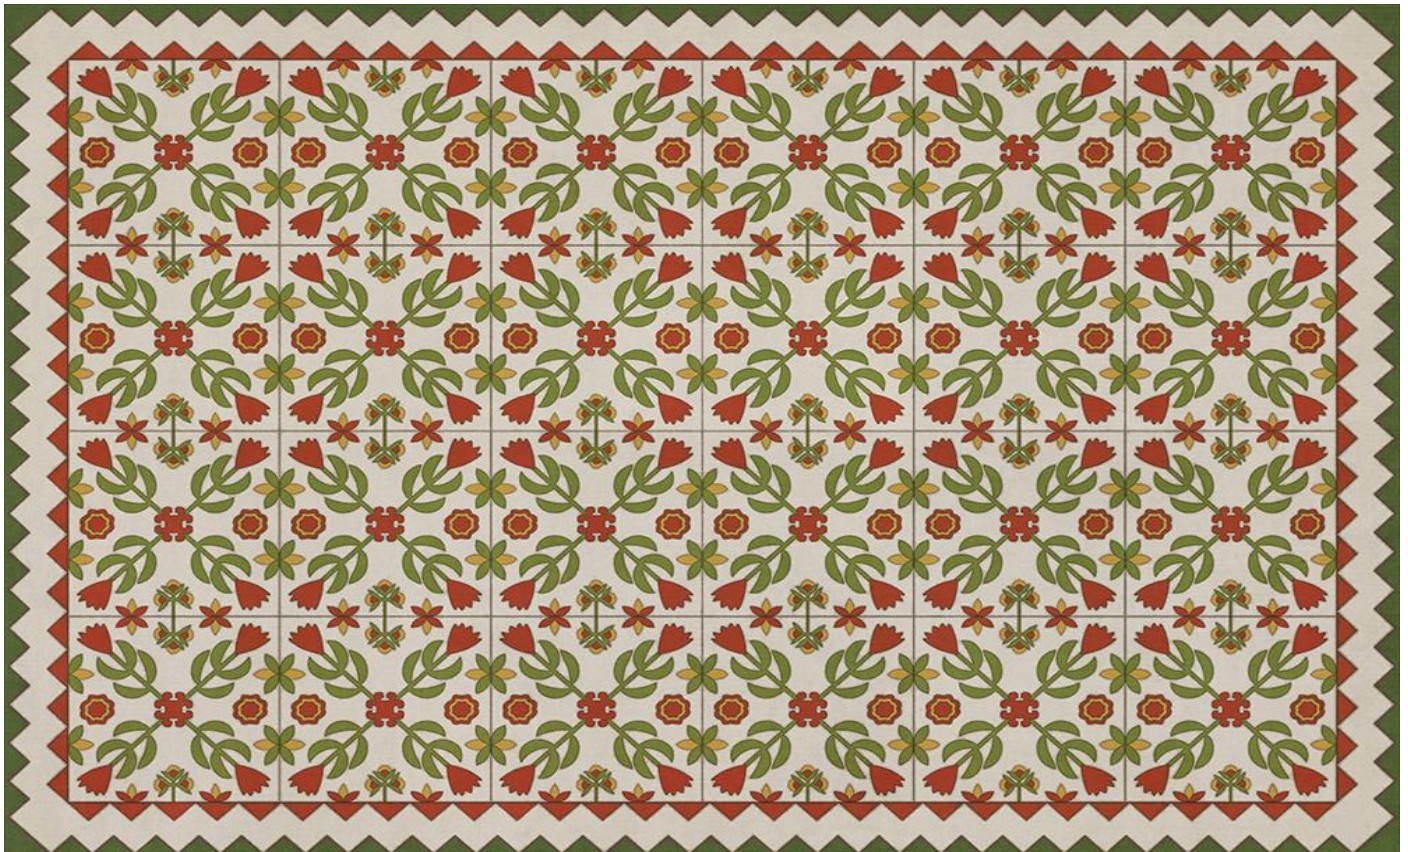

## FOLK ART MUSEUM - EMBROIDERY - THE SANGUINE SUNRISE

SWATCHES DO NOT SHOW ALL DETAILS  
ALWAYS VIEW FULL DESIGN BEFORE ORDERING  
\* COLORS MAY VARY FROM THIS SAMPLE \*

# Floral Quilt

**FOLK ART MUSEUM - FLORAL QUILT - A FIELD OF COTTON**  
SWATCHES DO NOT SHOW ALL DETAILS  
ALWAYS VIEW FULL DESIGN BEFORE ORDERING  
\* COLORS MAY VARY FROM THIS SAMPLE \*

**FOLK ART MUSEUM - FLORAL QUILT - AUTUMN MOONLIGHT**  
SWATCHES DO NOT SHOW ALL DETAILS  
ALWAYS VIEW FULL DESIGN BEFORE ORDERING  
\* COLORS MAY VARY FROM THIS SAMPLE \*