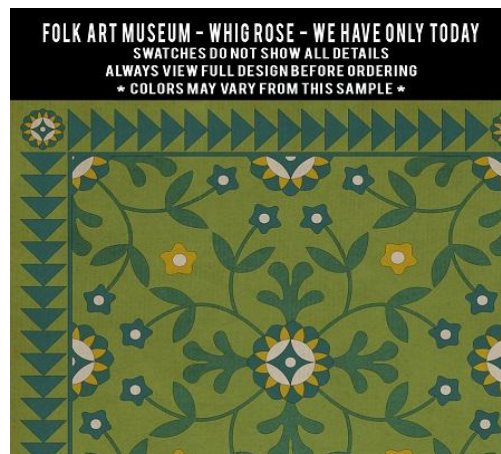

Questions? Call Daren 781-444-4037 or email daren@puravidahg.com