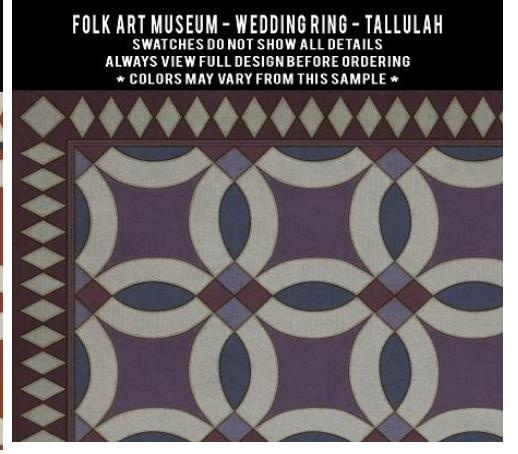

# Wedding Ring

**FOLK ART MUSEUM - WEDDING RING - ADELAIDE**  
SWATCHES DO NOT SHOW ALL DETAILS  
ALWAYS VIEW FULL DESIGN BEFORE ORDERING  
\* COLORS MAY VARY FROM THIS SAMPLE \*

**FOLK ART MUSEUM - WEDDING RING - DOROTHEA**  
SWATCHES DO NOT SHOW ALL DETAILS  
ALWAYS VIEW FULL DESIGN BEFORE ORDERING  
\* COLORS MAY VARY FROM THIS SAMPLE \*

**FOLK ART MUSEUM - WEDDING RING - EVANGELINE**  
SWATCHES DO NOT SHOW ALL DETAILS  
ALWAYS VIEW FULL DESIGN BEFORE ORDERING  
\* COLORS MAY VARY FROM THIS SAMPLE \*

**FOLK ART MUSEUM - WEDDING RING - FELICITY**  
SWATCHES DO NOT SHOW ALL DETAILS  
ALWAYS VIEW FULL DESIGN BEFORE ORDERING  
\* COLORS MAY VARY FROM THIS SAMPLE \*

**FOLK ART MUSEUM - WEDDING RING - HESTER**  
SWATCHES DO NOT SHOW ALL DETAILS  
ALWAYS VIEW FULL DESIGN BEFORE ORDERING  
\* COLORS MAY VARY FROM THIS SAMPLE \*

**FOLK ART MUSEUM - WEDDING RING - IMOGEN**  
SWATCHES DO NOT SHOW ALL DETAILS  
ALWAYS VIEW FULL DESIGN BEFORE ORDERING  
\* COLORS MAY VARY FROM THIS SAMPLE \*