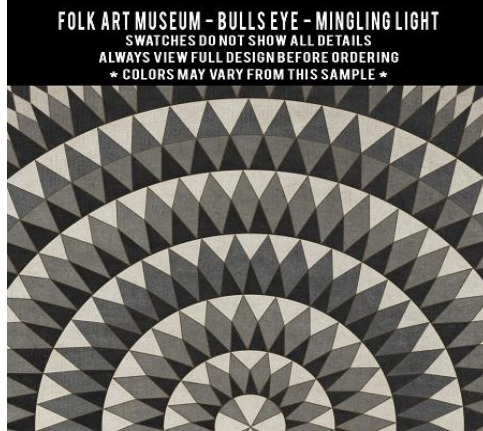

Bulls Eye

This pattern only available in round sizes.

36" 48" 60" 72" 96" 120"