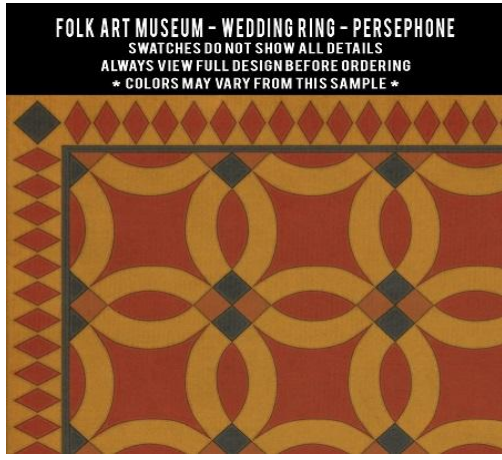

**FOLK ART MUSEUM - WEDDING RING - EVANGELINE**  
SWATCHES DO NOT SHOW ALL DETAILS  
ALWAYS VIEW FULL DESIGN BEFORE ORDERING  
\* COLORS MAY VARY FROM THIS SAMPLE \*

**FOLK ART MUSEUM - WEDDING RING - FELICITY**  
SWATCHES DO NOT SHOW ALL DETAILS  
ALWAYS VIEW FULL DESIGN BEFORE ORDERING  
\* COLORS MAY VARY FROM THIS SAMPLE \*

**FOLK ART MUSEUM - WEDDING RING - HESTER**  
SWATCHES DO NOT SHOW ALL DETAILS  
ALWAYS VIEW FULL DESIGN BEFORE ORDERING  
\* COLORS MAY VARY FROM THIS SAMPLE \*

**FOLK ART MUSEUM - WEDDING RING - IMOGEN**  
SWATCHES DO NOT SHOW ALL DETAILS  
ALWAYS VIEW FULL DESIGN BEFORE ORDERING  
\* COLORS MAY VARY FROM THIS SAMPLE \*