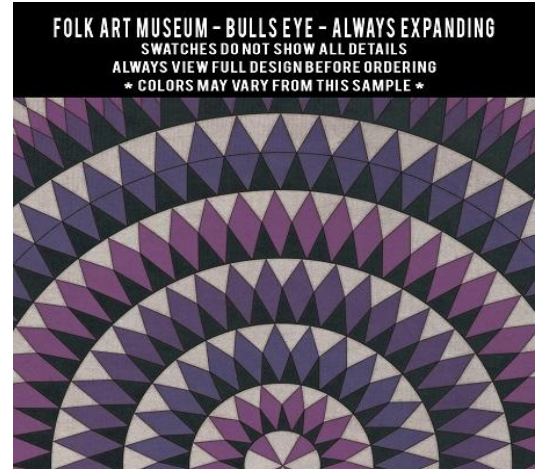

# American Folk Art Museum

Available in rectangle, runner, and square sizes. Custom not available.

# Bulls Eye

This pattern only available in round sizes.

36" 48" 60" 72" 96" 120"