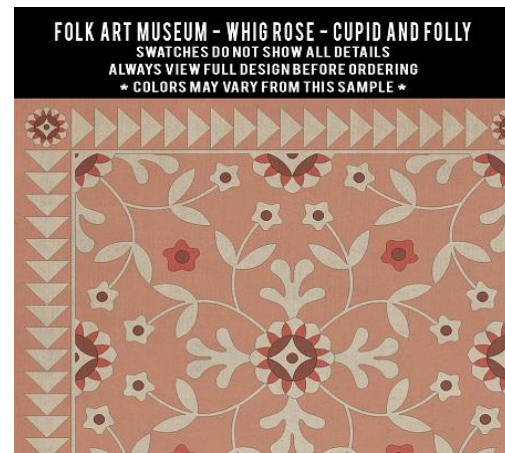

Questions? Call Daren 781-444-4037 or email daren@puravidahg.com