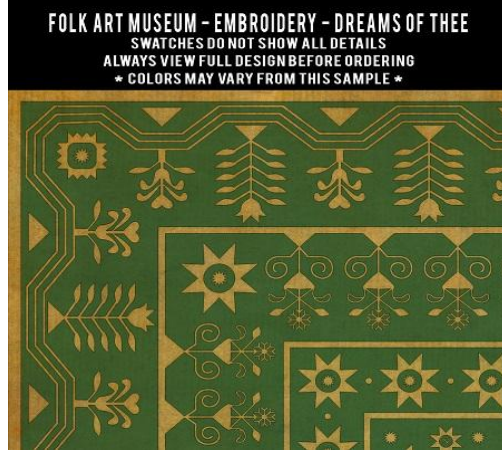

## FOLK ART MUSEUM - EMBROIDERY - A RAIN OF MELODY

SWATCHES DO NOT SHOW ALL DETAILS  
ALWAYS VIEW FULL DESIGN BEFORE ORDERING  
\* COLORS MAY VARY FROM THIS SAMPLE \*

## FOLK ART MUSEUM - EMBROIDERY - THE TALE UNTOLD

SWATCHES DO NOT SHOW ALL DETAILS  
ALWAYS VIEW FULL DESIGN BEFORE ORDERING  
\* COLORS MAY VARY FROM THIS SAMPLE \*

## FOLK ART MUSEUM - EMBROIDERY - THE SANGUINE SUNRISE

SWATCHES DO NOT SHOW ALL DETAILS  
ALWAYS VIEW FULL DESIGN BEFORE ORDERING  
\* COLORS MAY VARY FROM THIS SAMPLE \*