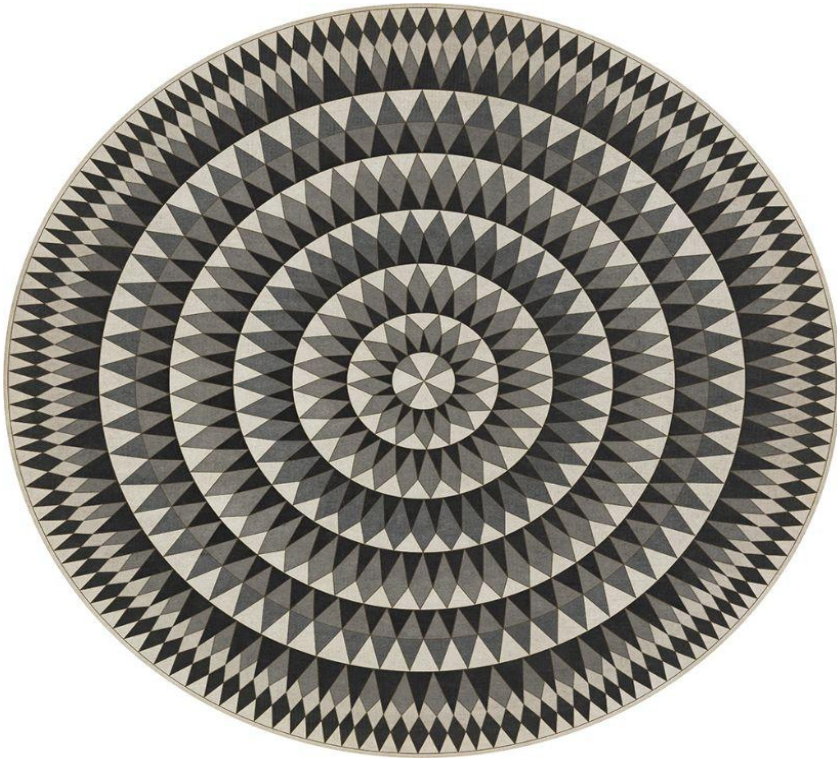

# American Folk Art Museum

Available in rectangle, runner, and square sizes. Custom not available.

# Bulls Eye

This pattern only available in round sizes.

36" 48" 60" 72" 96" 120"