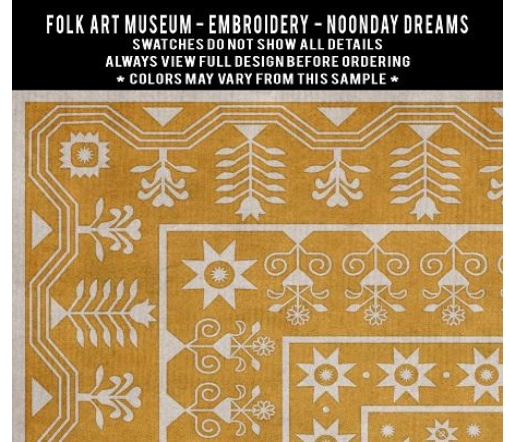

## FOLK ART MUSEUM - EMBROIDERY - A RAIN OF MELODY

SWATCHES DO NOT SHOW ALL DETAILS  
ALWAYS VIEW FULL DESIGN BEFORE ORDERING  
\* COLORS MAY VARY FROM THIS SAMPLE \*

## FOLK ART MUSEUM - EMBROIDERY - THE TALE UNTOLD

SWATCHES DO NOT SHOW ALL DETAILS  
ALWAYS VIEW FULL DESIGN BEFORE ORDERING  
\* COLORS MAY VARY FROM THIS SAMPLE \*

## FOLK ART MUSEUM - EMBROIDERY - THE SANGUINE SUNRISE

SWATCHES DO NOT SHOW ALL DETAILS  
ALWAYS VIEW FULL DESIGN BEFORE ORDERING  
\* COLORS MAY VARY FROM THIS SAMPLE \*

# Floral Quilt

**FOLK ART MUSEUM - FLORAL QUILT - A FIELD OF COTTON**  
SWATCHES DO NOT SHOW ALL DETAILS  
ALWAYS VIEW FULL DESIGN BEFORE ORDERING  
\* COLORS MAY VARY FROM THIS SAMPLE \*

**FOLK ART MUSEUM - FLORAL QUILT - AUTUMN MOONLIGHT**  
SWATCHES DO NOT SHOW ALL DETAILS  
ALWAYS VIEW FULL DESIGN BEFORE ORDERING  
\* COLORS MAY VARY FROM THIS SAMPLE \*