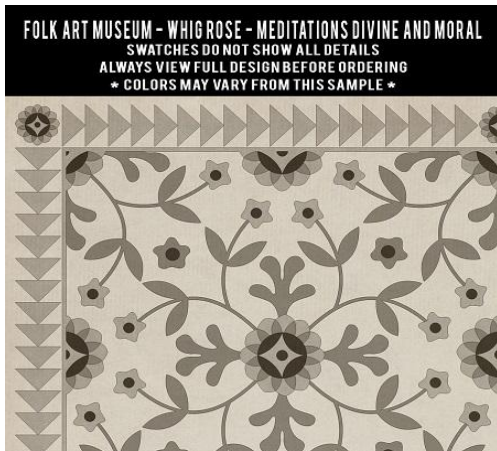

Questions? Call Daren 781-444-4037 or email daren@puravidahg.com