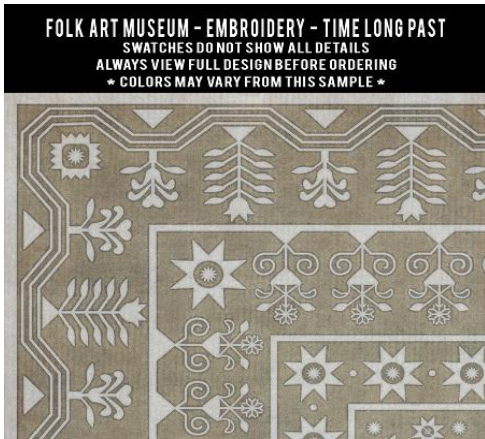

## FOLK ART MUSEUM - EMBROIDERY - A RAIN OF MELODY

SWATCHES DO NOT SHOW ALL DETAILS  
ALWAYS VIEW FULL DESIGN BEFORE ORDERING  
\* COLORS MAY VARY FROM THIS SAMPLE \*

## FOLK ART MUSEUM - EMBROIDERY - THE TALE UNTOLD

SWATCHES DO NOT SHOW ALL DETAILS  
ALWAYS VIEW FULL DESIGN BEFORE ORDERING  
\* COLORS MAY VARY FROM THIS SAMPLE \*

## FOLK ART MUSEUM - EMBROIDERY - THE SANGUINE SUNRISE

SWATCHES DO NOT SHOW ALL DETAILS  
ALWAYS VIEW FULL DESIGN BEFORE ORDERING  
\* COLORS MAY VARY FROM THIS SAMPLE \*