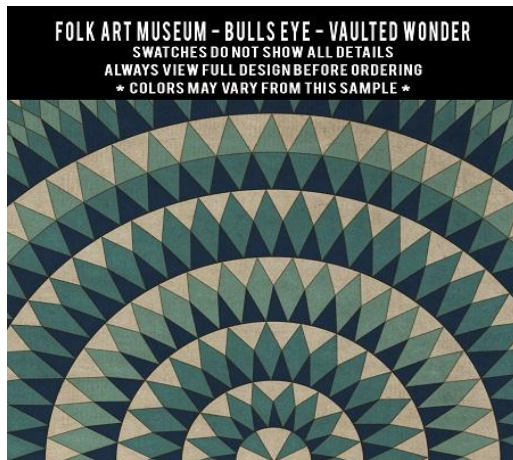

# American Folk Art Museum

Available in rectangle, runner, and square sizes. Custom not available.

# Bulls Eye

This pattern only available in round sizes.

36" 48" 60" 72" 96" 120"