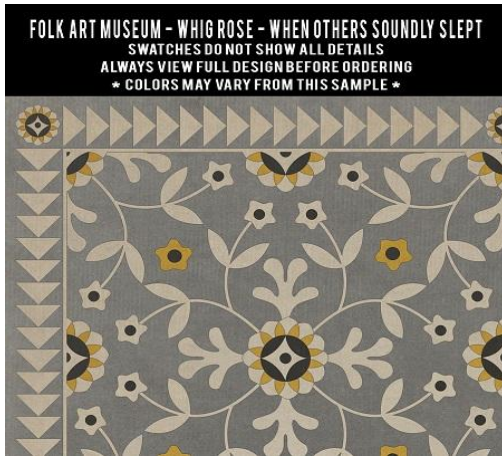

Questions? Call Daren 781-444-4037 or email daren@puravidahg.com