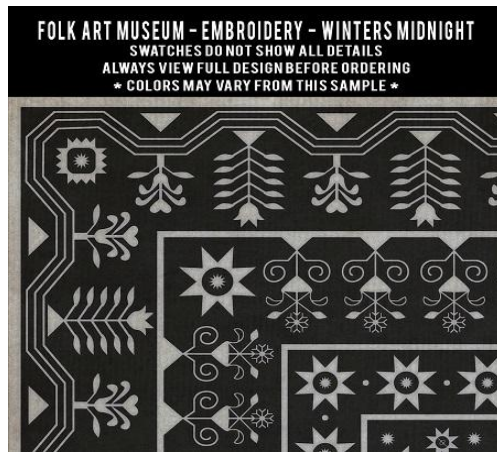

## FOLK ART MUSEUM - EMBROIDERY - A RAIN OF MELODY

SWATCHES DO NOT SHOW ALL DETAILS  
ALWAYS VIEW FULL DESIGN BEFORE ORDERING  
\* COLORS MAY VARY FROM THIS SAMPLE \*

## FOLK ART MUSEUM - EMBROIDERY - THE TALE UNTOLD

SWATCHES DO NOT SHOW ALL DETAILS  
ALWAYS VIEW FULL DESIGN BEFORE ORDERING  
\* COLORS MAY VARY FROM THIS SAMPLE \*

## FOLK ART MUSEUM - EMBROIDERY - THE SANGUINE SUNRISE

SWATCHES DO NOT SHOW ALL DETAILS  
ALWAYS VIEW FULL DESIGN BEFORE ORDERING  
\* COLORS MAY VARY FROM THIS SAMPLE \*