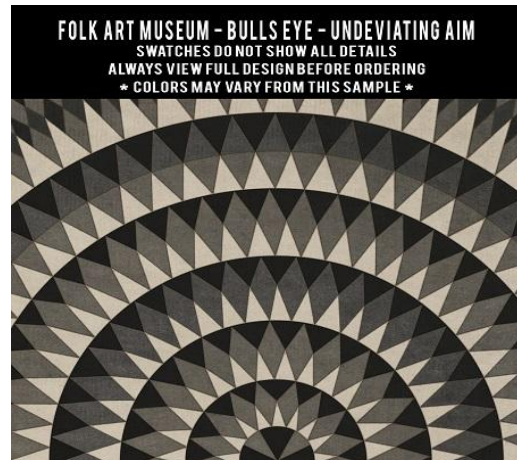

Bulls Eye

This pattern only available in round sizes.

36" 48" 60" 72" 96" 120"