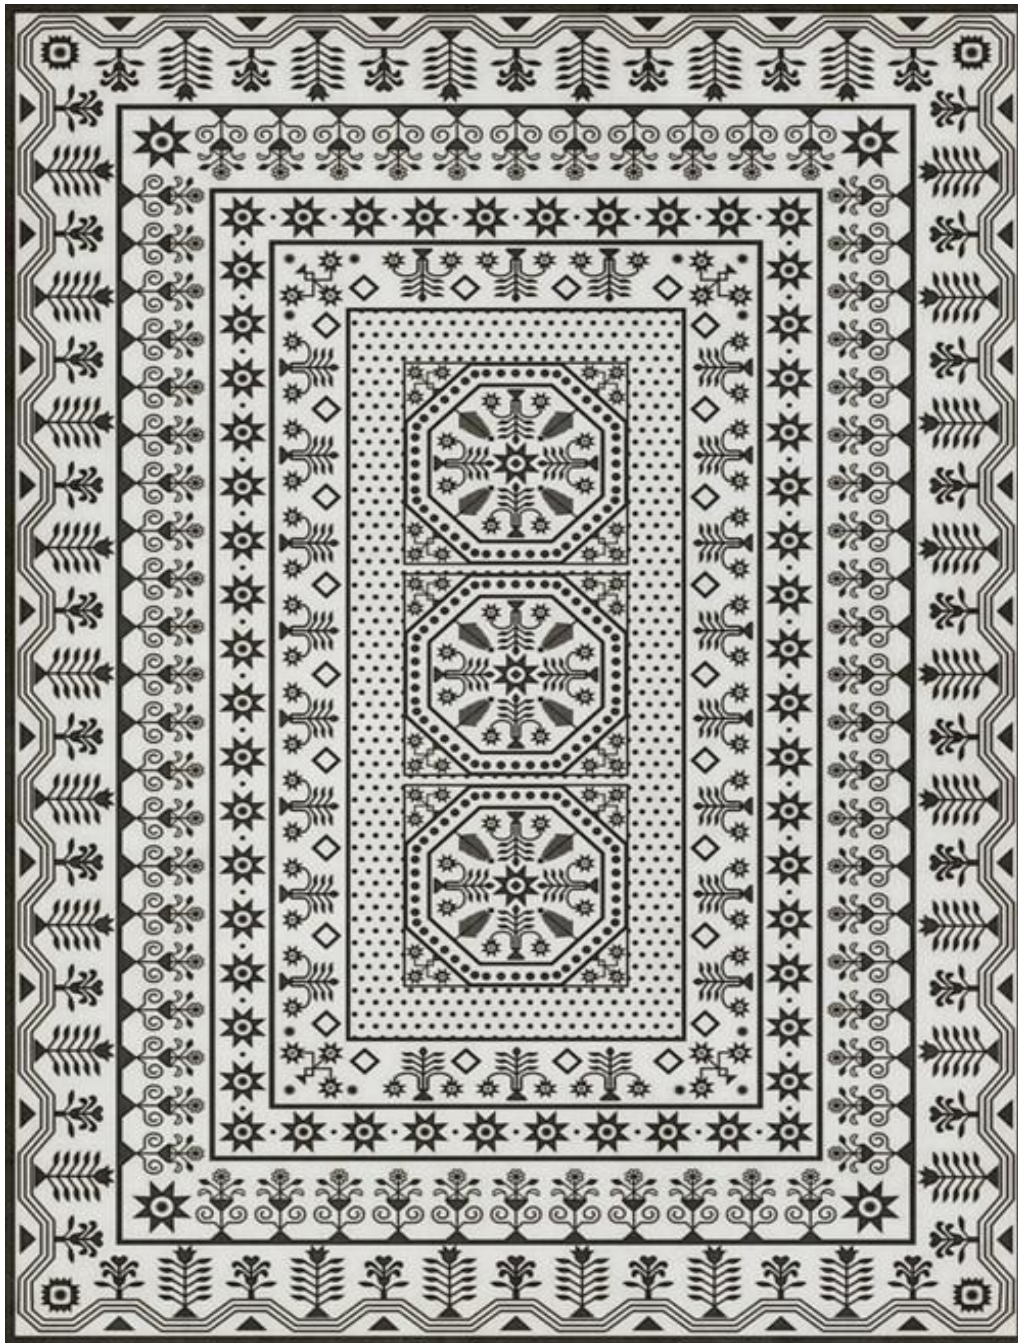

Embroidery