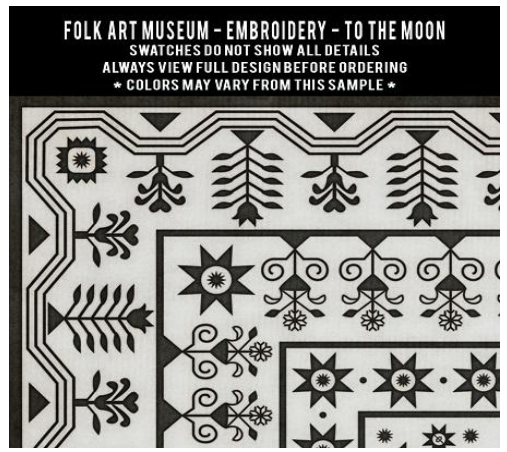

## FOLK ART MUSEUM - EMBROIDERY - A RAIN OF MELODY

SWATCHES DO NOT SHOW ALL DETAILS  
ALWAYS VIEW FULL DESIGN BEFORE ORDERING  
\* COLORS MAY VARY FROM THIS SAMPLE \*

## FOLK ART MUSEUM - EMBROIDERY - THE TALE UNTOLD

SWATCHES DO NOT SHOW ALL DETAILS  
ALWAYS VIEW FULL DESIGN BEFORE ORDERING  
\* COLORS MAY VARY FROM THIS SAMPLE \*

## FOLK ART MUSEUM - EMBROIDERY - THE SANGUINE SUNRISE

SWATCHES DO NOT SHOW ALL DETAILS  
ALWAYS VIEW FULL DESIGN BEFORE ORDERING  
\* COLORS MAY VARY FROM THIS SAMPLE \*