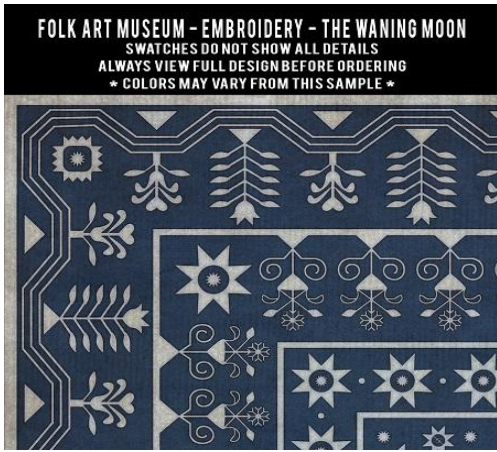

## FOLK ART MUSEUM - EMBROIDERY - A RAIN OF MELODY

SWATCHES DO NOT SHOW ALL DETAILS  
ALWAYS VIEW FULL DESIGN BEFORE ORDERING  
\* COLORS MAY VARY FROM THIS SAMPLE \*

## FOLK ART MUSEUM - EMBROIDERY - THE TALE UNTOLD

SWATCHES DO NOT SHOW ALL DETAILS  
ALWAYS VIEW FULL DESIGN BEFORE ORDERING  
\* COLORS MAY VARY FROM THIS SAMPLE \*

## FOLK ART MUSEUM - EMBROIDERY - THE SANGUINE SUNRISE

SWATCHES DO NOT SHOW ALL DETAILS  
ALWAYS VIEW FULL DESIGN BEFORE ORDERING  
\* COLORS MAY VARY FROM THIS SAMPLE \*