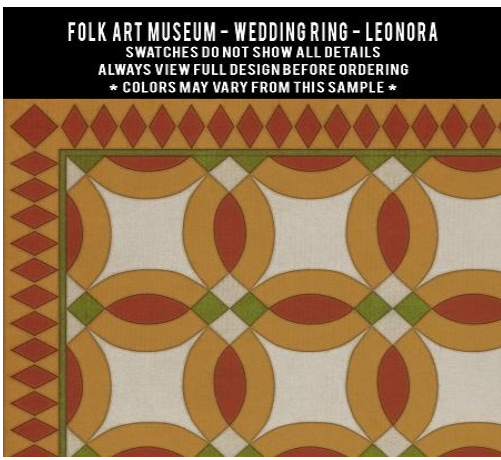

**FOLK ART MUSEUM - WEDDING RING - EVANGELINE**  
SWATCHES DO NOT SHOW ALL DETAILS  
ALWAYS VIEW FULL DESIGN BEFORE ORDERING  
\* COLORS MAY VARY FROM THIS SAMPLE \*

**FOLK ART MUSEUM - WEDDING RING - FELICITY**  
SWATCHES DO NOT SHOW ALL DETAILS  
ALWAYS VIEW FULL DESIGN BEFORE ORDERING  
\* COLORS MAY VARY FROM THIS SAMPLE \*

**FOLK ART MUSEUM - WEDDING RING - HESTER**  
SWATCHES DO NOT SHOW ALL DETAILS  
ALWAYS VIEW FULL DESIGN BEFORE ORDERING  
\* COLORS MAY VARY FROM THIS SAMPLE \*

**FOLK ART MUSEUM - WEDDING RING - IMOGEN**  
SWATCHES DO NOT SHOW ALL DETAILS  
ALWAYS VIEW FULL DESIGN BEFORE ORDERING  
\* COLORS MAY VARY FROM THIS SAMPLE \*