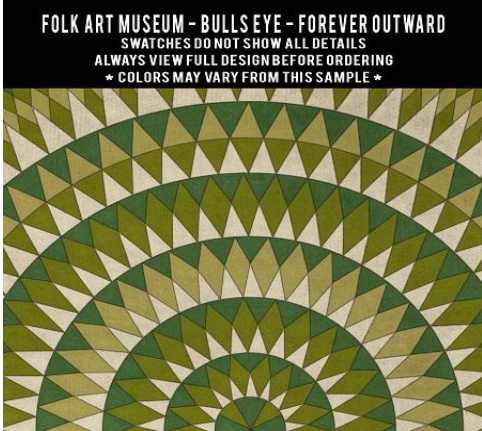

# American Folk Art Museum

Available in rectangle, runner, and square sizes. Custom not available.

# Bulls Eye

This pattern only available in round sizes.

36" 48" 60" 72" 96" 120"