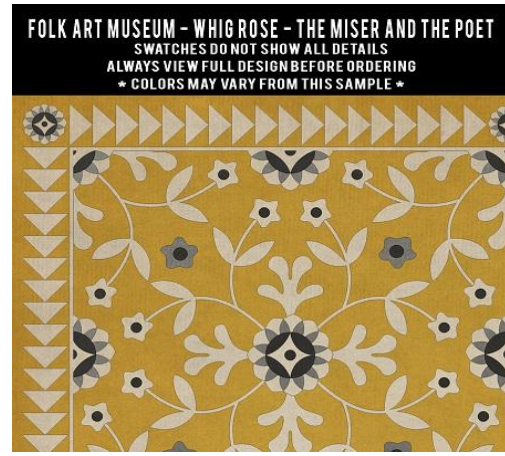

Questions? Call Daren 781-444-4037 or email daren@puravidahg.com